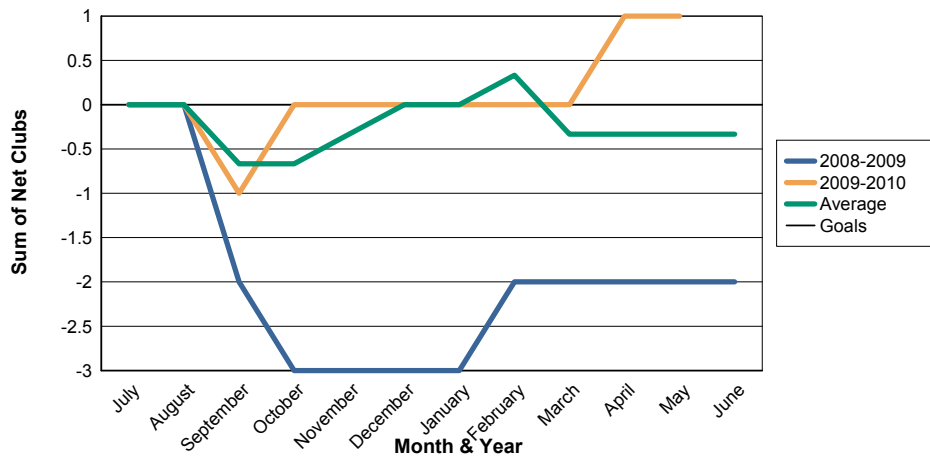

Sum of Net Clubs/ Month & Year

For District O 5