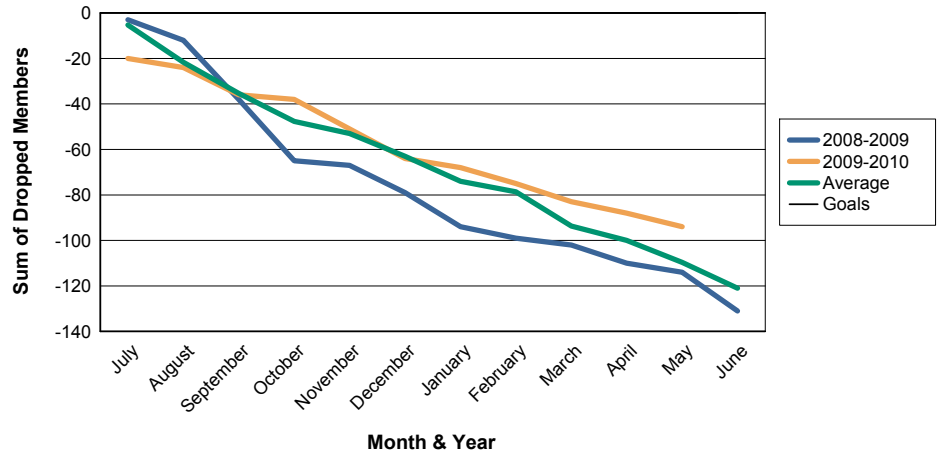

Sum of Dropped Members/ Month & Year

For District O 5