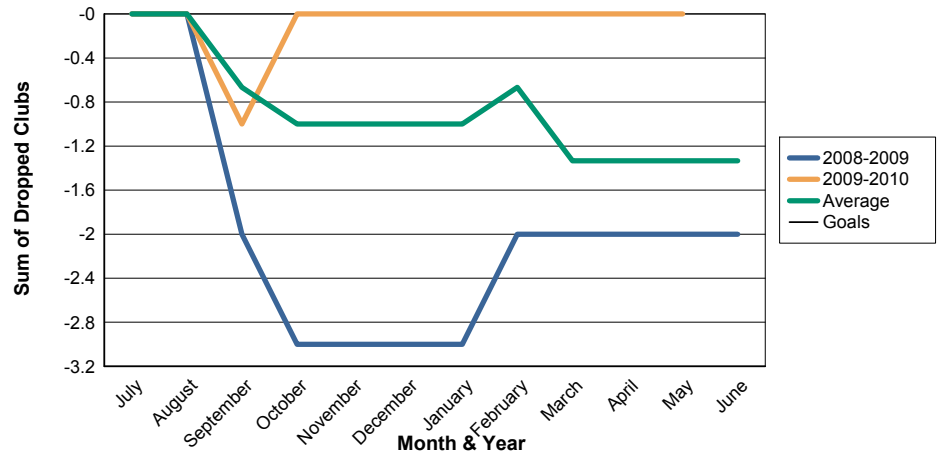

3 Year Comparisons for GMT Constitutional Area 3

By GMT District

As of May 2010

Sum of New Clubs/ Month & Year

For District O 5

Sum of Dropped Clubs/ Month & Year

For District O 5

Sum of Net Clubs/ Month & Year