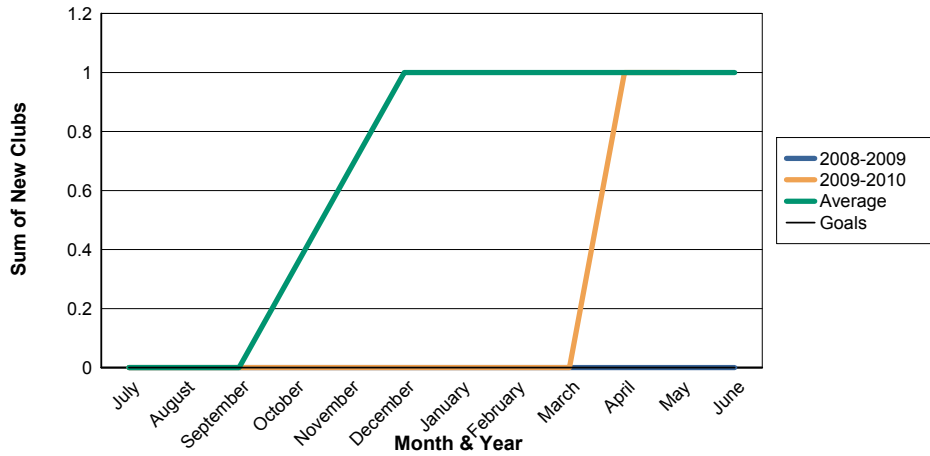

3 Year Comparisons for GMT Constitutional Area 3

By GMT District

As of May 2010

Sum of New Clubs/ Month & Year

For District O 5

Sum of Dropped Clubs/ Month & Year

For District O 5

Sum of Net Clubs/ Month & Year