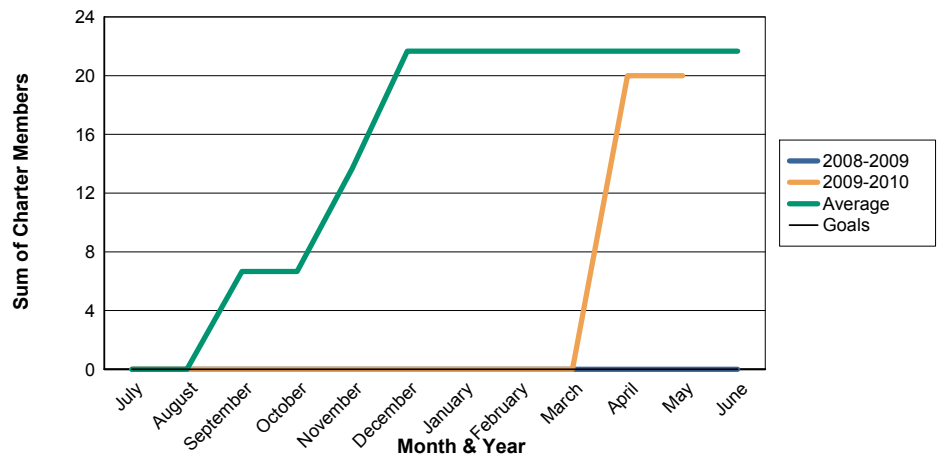

Sum of Charter Members/ Month & Year

For District O 5