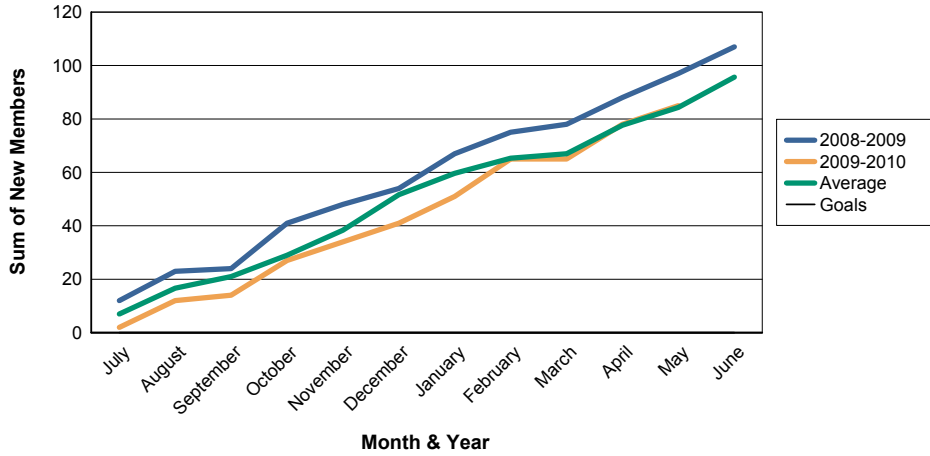

For District O 5

Sum of Charter Members/ Month & Year

For District O 5

3 Year Comparisons for GMT Constitutional Area 3

By GMT District

As of May 2010

Sum of New Members/ Month & Year

For District O 5

Sum of Dropped Members/ Month & Year

For District O 5

Sum of Net Members/ Month & Year

For District O 5